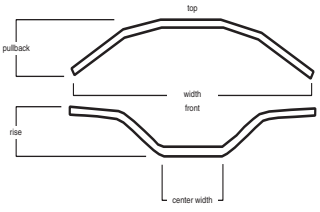

### 1" HANDLEBARS

DESCRIPTION	HEIGHT	PULL BACK	CENTER	WIDTH	PART #	SUG. RETAIL
<b>CLASSIC BENDS</b>						
(A) #1, knurled dimpled	8"	9"	8.5"	35.5"	DS-300118	\$85.95
(B) #2, knurled dimpled	7"	8.5"	8.5"	34"	DS-300131	81.95
<b>APEHANGERS</b>						
Medium, plain chrome	12.5"	10"	8.5"	34.5"	DS-300117	88.95
(C) Medium, knurled dimpled	12.5"	10"	8.5"	34.5"	DS-300114	94.95
Tall, plain chrome	13"	10.5"	11"	35"	DS-300119	91.95
(D) Tall, knurled dimpled	13"	10.5"	11"	35"	DS-300113	98.95
Short, knurled dimpled	10"	10"	8"	34.25"	DS-300136	89.95
Short, springer knurled	10"	10"	8"	34.25"	DS-300141	89.95
(E) Mini	10"	10"	8"	34.25"	DS-300146	83.95
<b>DRAG BARS</b>						
(F) Broomstick, knurled dimpled	0"	0"	0"	29"	DS-300121	84.95
(G) Narrow center 18"	0"	4"	7.5"	27.5"	DS-300199	53.95
(H) 27" Drag bar	0"	4.5"	8.5"	23"	DS-300205	47.95
(I) Wide, plain chrome	0"	4.75"	9.5"	33.5"	DS-300126	57.95
Wide, knurled dimpled	0"	4.75"	9.5"	33.5"	DS-300115	63.95
Center, plain chrome	0"	6.5"	9.5"	32.25"	DS-300116	57.95
(J) Center, knurled dimpled	0"	6.5"	9.5"	32.25"	DS-300111	63.95
Center, springer knurled	0"	6.5"	9.5"	32.25"	DS-300128	63.95
<b>CUSTOM BENDS</b>						
Cafe	2.75"	7"	7"	34.75"	DS-300192	65.95
(K) Low cafe	2.5"	5"	4.75"	32.5"	DS-300202	87.95
(L) 883 style, knurled dimpled	3.5"	7"	4.5"	29.5"	DS-300135	96.95
	3.5"	7"	7"	32.25"	DS-300133	101.95
Flat track, plain chrome	5.25"	8.25"	4.25"	31.5"	DS-300125	93.95
(M) Flat track, knurled dimpled	5.25"	8.25"	4.25"	31.5"	DS-300122	103.95
	5.25"	8.5"	7"	34.25"	DS-300130	72.95
(N) Sweptback, knurled dimpled	4.25"	11"	4.75"	28"	DS-300132	103.95
	4.25"	11"	7"	31"	DS-300129	109.95