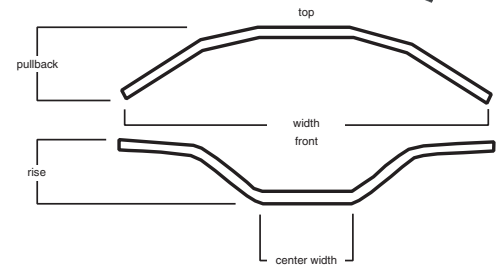

## HANDLEBARS

- New applications from the top name in bars, Flanders
- Mandrel bent from 7/8" or 1" cold-drawn seamless steel tubing
- Polished and chrome plated to perfection
- Some applications also available in black finish
- Fits for most current cruisers from Honda, Kawasaki, Suzuki, Victory and Yamaha
- Knurled (but not drilled) to match OEM bars and clamps
- BMW bars are 22mm diameter OEM duplicates
- Made in the U.S.A. for over 50 years

STYLE	HEIGHT	PULLBACK	CENTER WIDTH	WIDTH	PART #	SUG. RETAIL
<b>1" METRIC APEHANGER</b>						
(A) Mini Apehanger	10.00"	10.00"	8.00"	34.25"	0601-0170	\$129.95
(B) Original Apehanger	12.50"	10.00"	8.50"	34.50"	0601-0171	135.95
(C) Wide center Apehanger	13.00"	10.50"	11.00"	35.00"	0601-0172	139.95
<b>1" METRIC DRAG BARS</b>						
(D) Drag narrow, 18°	0.00"	4.00"	7.50"	27.50"	0601-0173	85.95
(E) Drag wide, 18°	0.00"	4.75"	9.50"	33.50"	0601-0174	95.95
(F) Drag wide, 25°	0.00"	6.50"	9.50"	32.25"	0601-0175	95.95
(G) Clubman Drag	2.50"	7.50"	8.50"	31.50"	0601-0176	89.95
<b>1" METRIC BEACH BARS</b>						
(H) Bikini Beach bar 35"	3.50"	10.75"	8.50"	35.75"	0601-0177	115.95
(I) Bikini Beach bar 36"	3.50"	11.00"	9.50"	36.75"	0601-0178	116.95
(J) Beach Grande bar	4.25"	17.00"	10.50"	38.50"	0601-0179	135.95
<b>1" METRIC CRUISER</b>						
(K) Cruiser bar, wide/low	6.00"	13.00"	11.00"	35.00"	0601-0180	129.95
(L) Cruiser bar, wide/tall	8.00"	13.00"	11.00"	37.00"	0601-0181	135.95
(M) Cruiser bar, narrow/low	6.25"	13.50"	9.00"	35.50"	0601-0182	128.95
(N) Cruiser bar, narrow/tall	8.00"	13.00"	9.00"	32.75"	0601-0183	131.95
<b>1" METRIC CRUISER WIDE CENTER PULLBACK</b>						
(O) Wide center, medium	7.00"	13.50"	11.00"	32.25"	0601-0184	128.95
(P) Wide center, medium tall	8.00"	14.00"	11.25"	32.50"	0601-0185	131.95
(Q) Wide center, tall	9.50"	16.00"	11.50"	34.00"	0601-0186	139.95