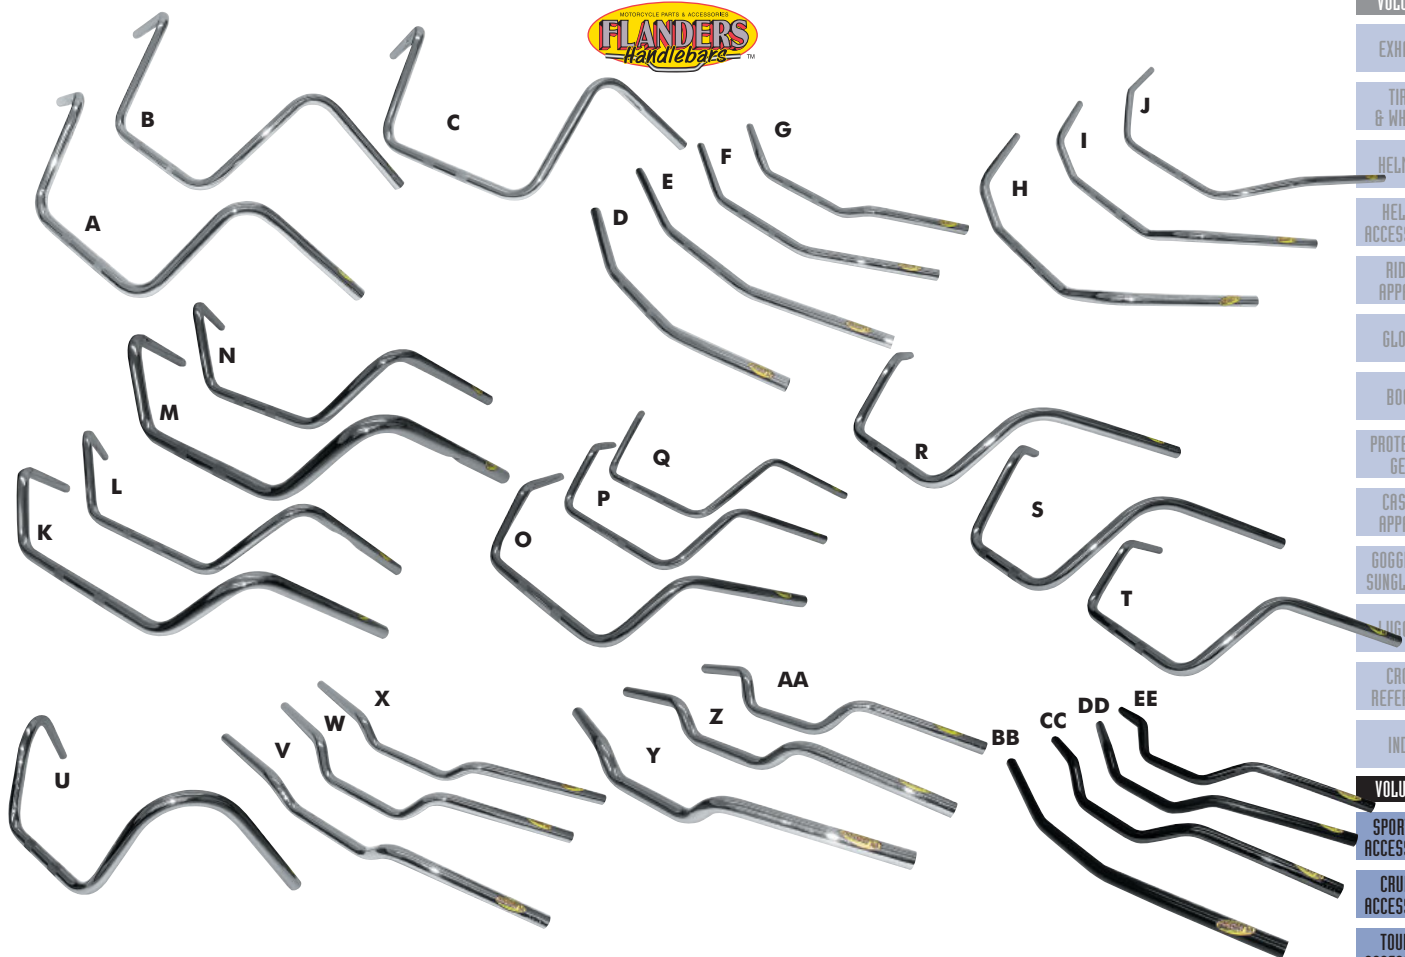

## HANDLEBARS

- New applications from the top name in bars, Flanders
- Mandrel bent from 7/8" or 1" cold-drawn seamless steel tubing
- Polished and chrome plated to perfection
- Some applications also available in black finish
- Fits for most current cruisers from Honda, Kawasaki, Suzuki, Victory and Yamaha
- Knurled (but not drilled) to match OEM bars and clamps
- BMW bars are 22mm diameter OEM duplicates
- Made in the U.S.A. for over 50 years

STYLE	HEIGHT	PULLBACK	CENTER WIDTH	WIDTH	PART #	SUG. RETAIL
<b>1" METRIC CRUISER MAX PULLBACK</b>						
(R) Wide Pullback	7.75"	15.00"	8.50"	35.00"	0601-0187	\$129.95
(S) Narrow center Pullback	6.00"	16.00"	6.00"	31.50"	0601-0161	129.95
(T) Medium center Pullback	7.00"	16.50"	9.50"	30.50"	0601-0188	135.95
(U) Buckhorn style	9.50"	12.00"	7.50"	30.75"	0601-0160	131.95
<b>1/2" EURO CLUBMAN</b>						
(V) Flat Clubman	2.50"	2.75"	5.50"	30.75"	0601-0157	76.95
(W) Low Clubman	2.00"	3.75"	5.50"	30.00"	0601-0158	76.95
(X) Medium Clubman	3.25"	4.50"	5.50"	29.00"	0601-0159	76.95
<b>22MM BMW CLUBMAN</b>						
(Y) Euro low bar	2.00"	3.75"	4.00"	24.25"	0601-0167	70.95
(Z) Sidecar low bar	2.50"	2.75"	4.00"	26.00"	0601-0168	70.95
(AA) R90S-style bar	3.25"	4.50"	4.00"	24.50"	0601-0169	70.95
<b>7/8" BLACK FINISH BARS</b>						
(BB) Drag bar, narrow center	0.00"	5.00"	3.50"	27.75"	0601-0189	72.95
(CC) Superbike cafe style	2.50"	5.00"	4.50"	29.00"	0601-0190	76.95
(DD) GP touring style	2.50"	6.75"	5.00"	28.00"	0601-0191	76.95
(EE) Daytona style	3.00"	7.00"	5.00"	29.50"	0601-0192	78.95