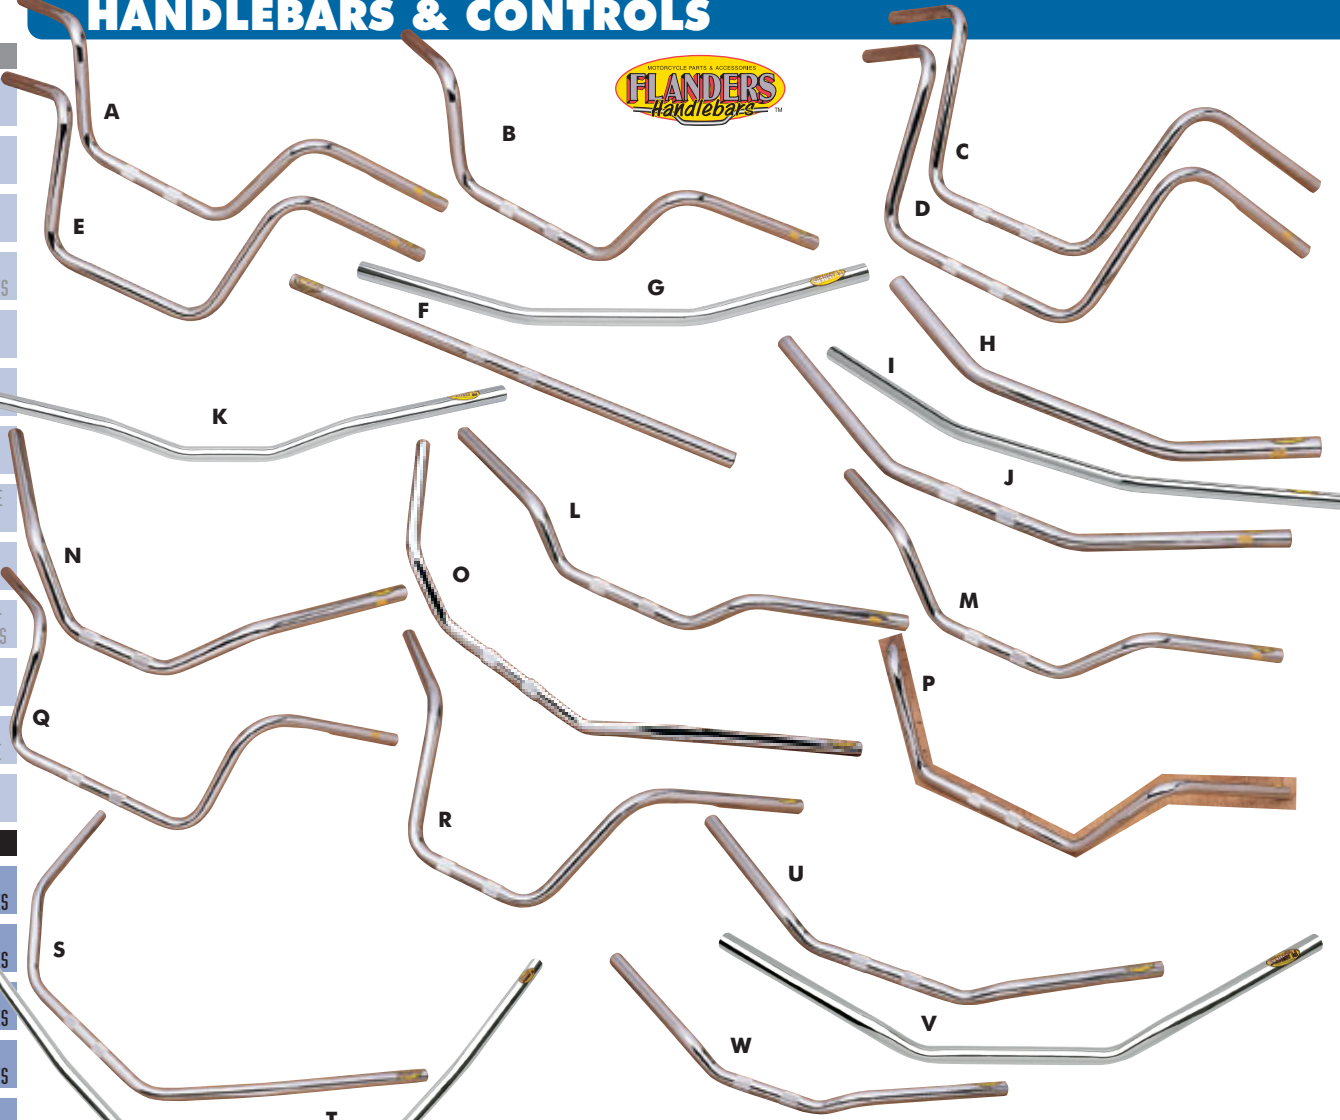

HANDLEBARS & CONTROLS

- VOLUME I
- EXHAUST
- TIRES & WHEELS
- HELMETS
- HELMET ACCESSORIES
- RIDING APPAREL
- GLASSES
- BOOTS
- PROTECTIVE GEAR
- CASUAL APPAREL
- GOGGLES & SUNGLASSES
- LUGGAGE
- CROSS REFERENCE
- INDEX
- VOLUME II
- SPORTBIKE ACCESSORIES
- CRUISER ACCESSORIES
- TOURING ACCESSORIES
- GENERAL ACCESSORIES
- FAIRINGS & BODY
- SEATS
- HANDLEBARS & CONTROLS
- ELECTRICAL
- SPROCKETS
- CHAINS
- BRAKES
- SUSPENSION
- ENGINE
- FUEL SYSTEMS
- LUBES
- TOOLS
- TRAILER
- MERCH.
- CROSS REFERENCE
- INDEX

HANDLEBARS

- •When you want high-quality custom bars for your ride, you want Flanders
- •Flanders has more than 50 years of experience making the world's finest handlebars
- •All handlebars are made of seamless, 7/8" or 1" cold-drawn steel tubing
- •Mandrel bent for accuracy
- •All handlebars are chrome plated unless noted
- •Letter prefix in parentheses before DESCRIPTION of bar corresponds to photo above
- •Made in the U.S.A.